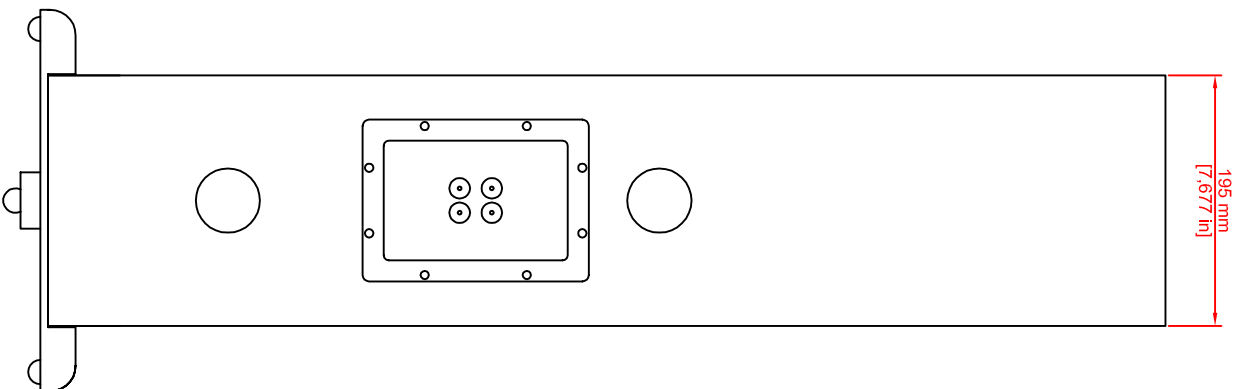

Model: Forest Signature

Totem Acoustic

All dimensions in millimeters

+/- 2mm, 1"=25,4mm