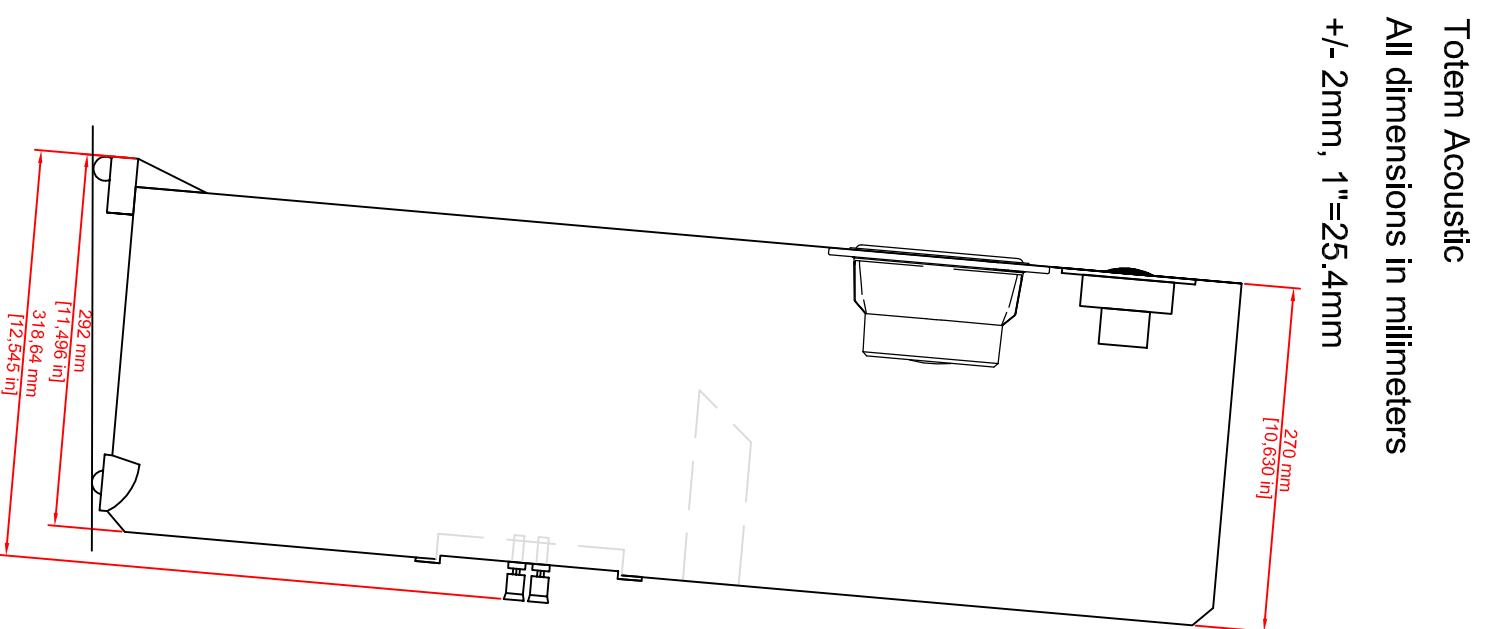

Model: Forest Signature

Totem Acoustic

All dimensions in millimeters

+/- 2mm, 1"=25,4mm