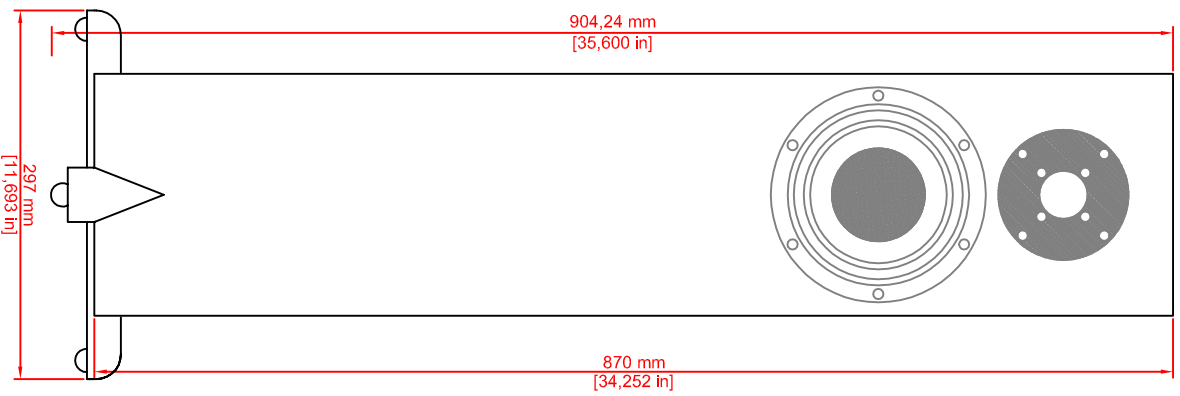

Model: Forest Signature

Totem Acoustic

All dimensions in millimeters

+/- 2mm, 1"=25,4mm